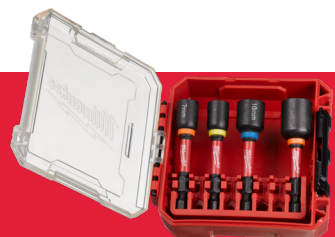

SET BUSSOLE MAGNETICHE 4 PZ

Cod. art. IVA INC. IVA ESC.
4932492445 61,73 € **50,60 €**